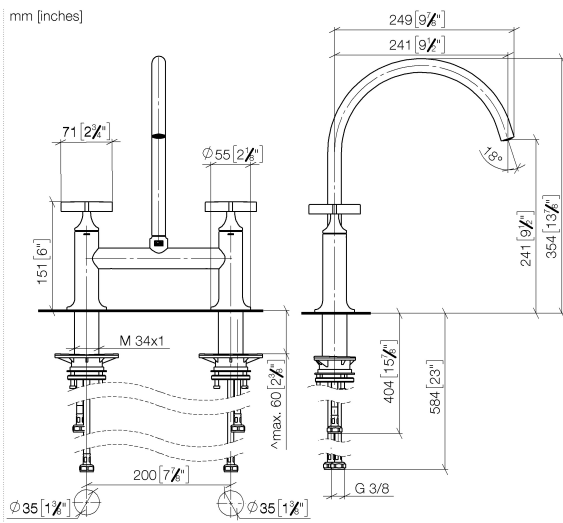

VAIA Two-hole bridge mixer for rinsing/Profi spray - Chrome

VAIA

19 825 809

- 241mm projection
- pivotable spout 360°
- air-enriched flow
- max. flow 7 l/min at 3 bar flow pressure
- lead-free
- This product can help a building meet the requirements of Green Building Rating Systems, e.g. LEED®, BREEAM®, DGNB

Recommended miscellaneous

VAIA Dispenser with rosette - Chrome 82 434 809-00

19 825 809

Flow rate chart

Certificates

LGA_38632.

19 825 809

Spare parts list

No.	Item Number	Name	Quantity used	Delivery time
1	90 28 22 396 00-00	spout	1	10
2	90 20 80 036 00-00	handle	2	-
Spare part can no longer be ordered, please order the replacement item				
3	90 12 12 232 00 90	fixing cap	2	2
4	90 90 03 131 00 90	top	2	2
5	04 30 11 040 00 90	fixing set	2	2
6	04 30 04 100 00 90	hose	2	2
7	04 30 04 101 00 90	hose	2	2